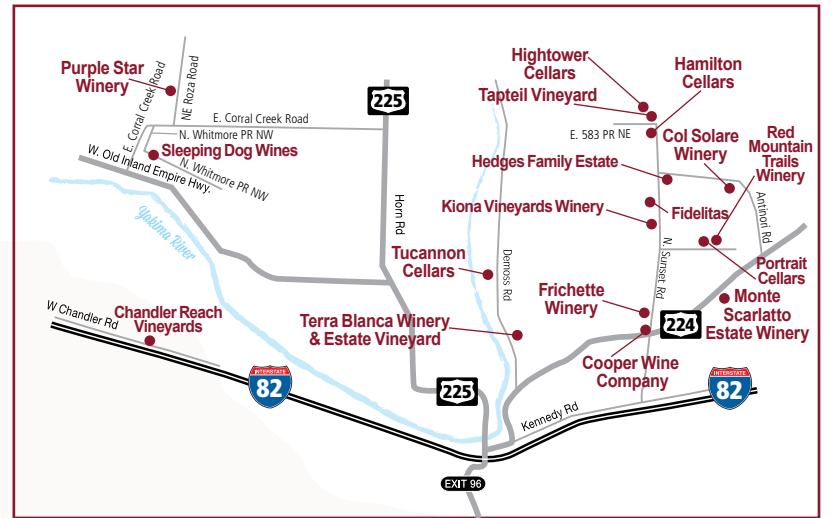

RED MOUNTAIN AREA

WHAT IS AN AVA?

American Viticultural Areas, or AVAs, are geographical wine grape growing regions in the United States. Their boundaries are defined by the Alcohol and Tobacco Tax and Trade Bureau (TTB) and established at the request of wineries or other petitioners.

DRIVE TIMES FROM YAKIMA

	Miles	Time
Benton City	66	1 hr
Portland, OR	185	3 hrs
Prosser	50	48 min
Seattle	142	2 hrs/30 min
Spokane	203	3 hrs
Tri-Cities	85	1 hr/23 min
Vancouver, BC	276	5 hrs
Walla Walla	130	2 hrs/25 min
Zillah	21	23 min

The businesses listed on this map have regular business hours; however, for a successful experience we suggest you call to confirm their hours on the day you plan to visit.

COLUMBIA GORGE AREA