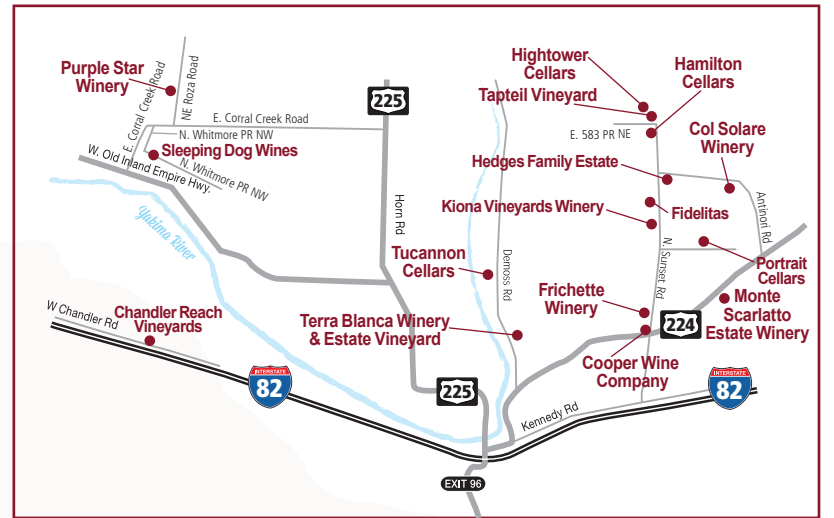

# YAKIMA VALLEY AVA

### WHAT IS AN AVA?

American Viticultural Areas, or AVAs, are geographical wine grape growing regions in the United States. Their boundaries are defined by the Alcohol and Tobacco Tax and Trade Bureau (TTB) and established at the request of wineries or other petitioners.

### VINTNER'S VILLAGE

- Airfield Estates
- County Line Tasting Room
- Gamache Vintners
- Milbrandt Vineyards
- Smasne Cellars
- Thurston Wolfe Winery
- Willow Crest/Apex Cellars
- Wine O'Clock
- Bunnel Family Cellars
- Winemaker's Loft
- Coyote Canyon Winery
- Ginkgo Forest Winery
- Martinez & Martinez
- McKinley Springs