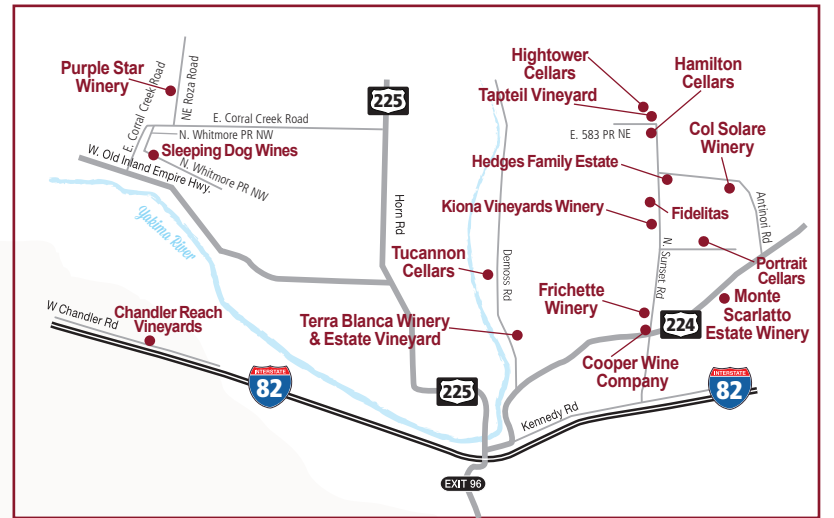

YAKIMA VALLEY CRAFT BEVERAGE MAP

THE YAKIMA VALLEY GROWS MORE HOPS, GRAPES AND FRUIT THAN ANYWHERE ELSE IN THE PACIFIC NORTHWEST. COME EXPERIENCE AWARD WINNING WINE, UNIQUE CRAFT BEER AND HAND-CRAFTED CIDER STRAIGHT FROM THE SOURCE.

YAKIMA RATTLESNAKE HILLS PROSSER RED MOUNTAIN COLUMBIA GORGE BREWERY/CIDERY/DISTILLERY

YAKIMA AREA

RATTLESNAKE HILLS AREA

PROSSER AREA

RED MOUNTAIN AREA

WHAT IS AN AVA?

American Viticultural Areas, or AVAs, are geographical wine grape growing regions in the United States. Their boundaries are defined by the Alcohol and Tobacco Tax and Trade Bureau (TTB) and established at the request of wineries or other petitioners.

COLUMBIA GORGE AREA

The businesses listed on this map have regular business hours, however, for a successful experience we suggest you call to confirm their hours on the day you plan to visit.

TAKE THE TOUR!