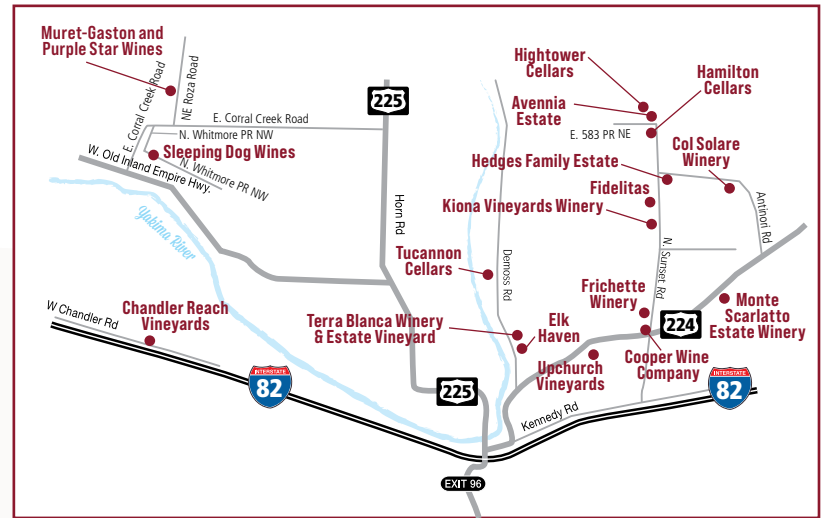

Drive Times to Yakima

	Miles	Time
Benton City	66	1 hr
Portland, OR	185	3 hrs
Prosser	50	48 min
Seattle	142	2 hrs/30 min
Spokane	203	3 hrs
Tri-Cities	85	1 hr/23 min
Vancouver, BC	276	5 hrs
Walla Walla	130	2 hrs/25 min
Zillah	21	23 min