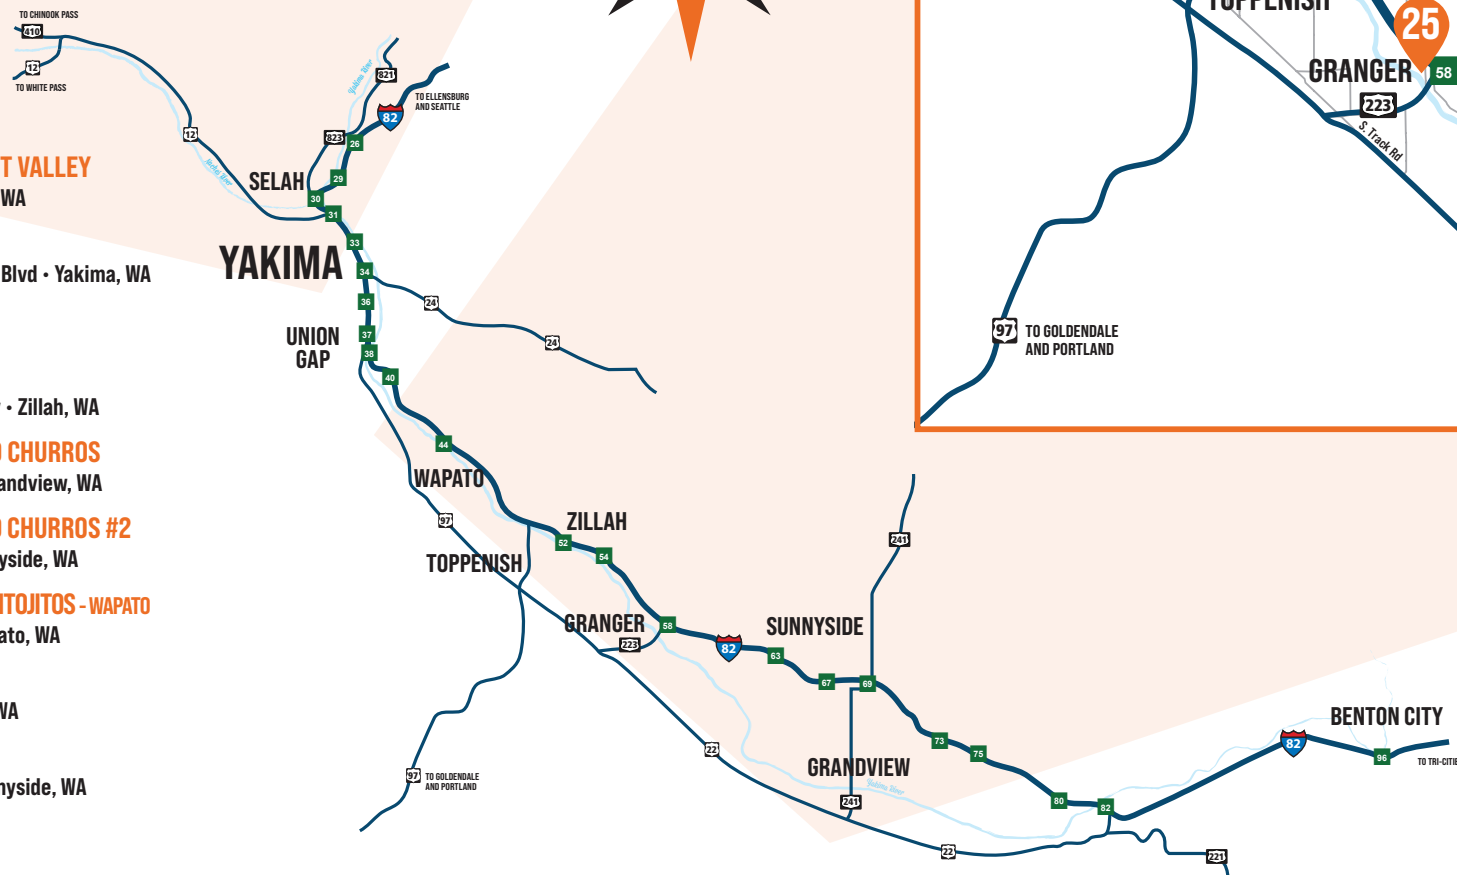

YAKIMA VALLEY TACO & TAMALES TRAIL

YAKIMA VALLEY TACO & TAMALES TRAIL STOPS

Upper Valley Stops

- 1. ANTOJITOS MEXICANOS**
3512 Summitview Avenue • Yakima, WA
- 2. AVENIDA CANTINA**
121 E Yakima Avenue • Yakima, WA
- 3. CARNES ASADAS GUADALAJARA (FOOD TRUCK)**
3202 Main Street • Union Gap, WA
- 4. EL PASTOR RESTAURANT**
315 W Walnut Street • Yakima, WA
- 5. EL PERILLON LOCO**
112 W Nob Hill Blvd • Yakima, WA
- 6. EL PORTON - WEST VALLEY**
4808 Tieton Drive • Yakima, WA
- 7. EL TACO PERRON (FOOD TRUCK)**
16th Ave / Fruitvale Blvd • Yakima, WA
- 8. FIESTA FOODS**
1008 E. Nob Hill Blvd • Yakima, WA
- 9. GARCIA'S KITCHEN IN VALLEY BREWING CO**
3215 River Road • Yakima, WA
- 10. GRAND MONARCA**
6530 W Nob Hill Blvd • Suite 700 • Yakima, WA
- 11. JJ'S BIRRIERIA AND ANTOJITOS - 3RD AVE**
1412 S 3rd Avenue • Suite 102 • Yakima, WA
- 12. JJ'S BIRRIERIA AND ANTOJITOS - MOXEE**
304 W Seattle Avenue • Suite E • Moxee, WA
- 13. LOS HERNANDEZ TAMALES**
3706 Main Street • Union Gap, WA
- 14. LOS HERNANDEZ TAMALES - WEST VALLEY**
6411 W Nob Hill Blvd • Yakima, WA
- 15. MERCEDES FAMILY**
7 North Front Street • Yakima, WA
- 16. NINO'S MEXICAN GRILL**
1601 E Washington Ave • Union Gap, WA
- 17. TACOS DON CHAYO (FOOD TRUCK)**
2810 W Washington Avenue • Yakima, WA
- 18. TACO EL GRANDE (FOOD TRUCK)**
910 E Nob Hill Blvd • Yakima, WA

- 19. TACOS EL REY - WEST VALLEY**
6712 Tieton Drive • Yakima, WA
- 20. TAMALES EXPRESS**
315 W Martin Luther King Jr Blvd • Yakima, WA

Lower Valley Stops

- 21. EL PORTON - ZILLAH**
905 Vintage Valley Parkway • Zillah, WA
- 22. JAVI'S CHICKEN AND CHURROS**
110 Wine Country Road • Grandview, WA
- 23. JAVI'S CHICKEN AND CHURROS #2**
632 E Edison Avenue • Sunnyside, WA
- 24. JJ'S BIRRIERIA AND ANTOJITOS - WAPATO**
210 S Wapato Avenue • Wapato, WA
- 25. TACOS BORRACHO**
303 Main Street • Granger, WA
- 26. TACOS EL PELON 2**
2150 E Edison Avenue • Sunnyside, WA