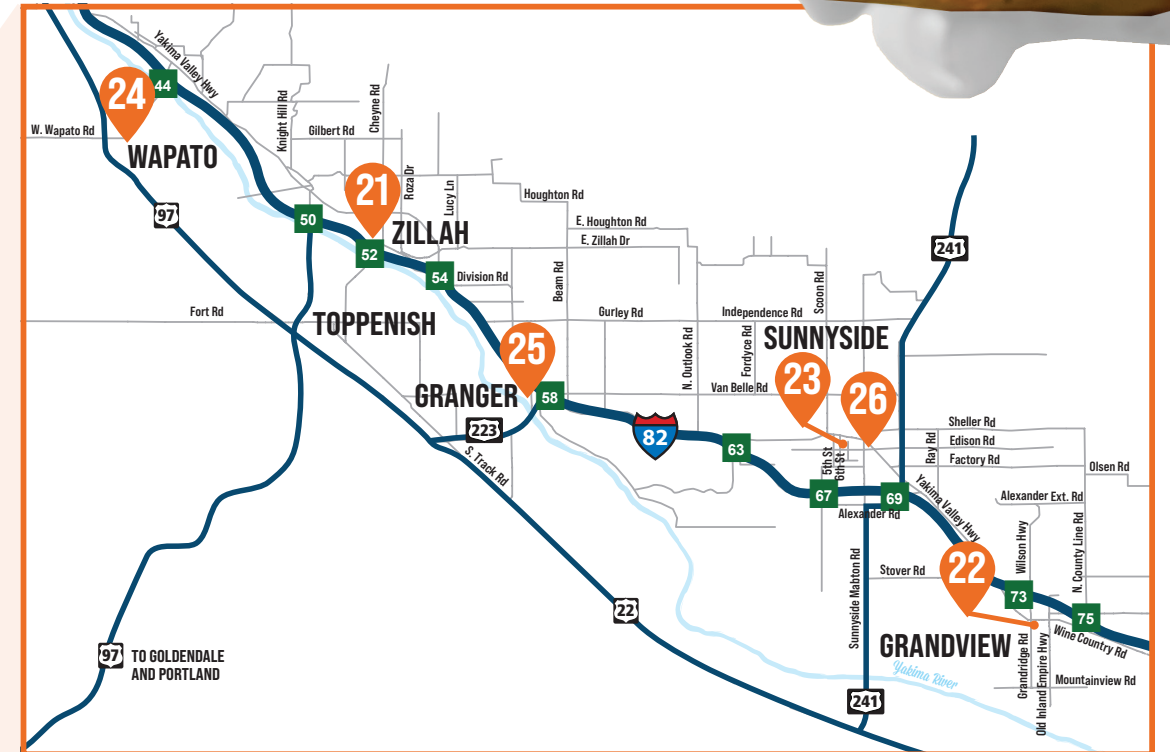

YAKIMA VALLEY TACO & TAMALES TRAIL

YAKIMA VALLEY TACO & TAMALES TRAIL STOPS

Upper Valley Stops

- 1. ANTOJITOS MEXICANOS**
3512 Summitview Avenue • Yakima, WA
- 2. AVENIDA CANTINA**
121 E Yakima Avenue • Yakima, WA
- 3. CARNES ASADAS GUADALAJARA (FOOD TRUCK)**
3202 Main Street • Union Gap, WA
- 4. EL PASTOR RESTAURANT**
315 W Walnut Street • Yakima, WA
- 5. EL PERILLON LOCO**
112 W Nob Hill Blvd • Yakima, WA
- 6. EL PORTON - WEST VALLEY**
4808 Tieton Drive • Yakima, WA
- 7. EL TACO PERRON (FOOD TRUCK)**
16th Ave / Fruitvale Blvd • Yakima, WA
- 8. FIESTA FOODS**
1008 E. Nob Hill Blvd • Yakima, WA
- 9. GARCIA'S KITCHEN IN VALLEY BREWING CO**
3215 River Road • Yakima, WA
- 10. GRAND MONARCA**
6530 W Nob Hill Blvd • Suite 700 • Yakima, WA
- 11. JJ'S BIRRIERIA AND ANTOJITOS - 3RD AVE**
1412 S 3rd Avenue • Suite 102 • Yakima, WA
- 12. JJ'S BIRRIERIA AND ANTOJITOS - MOXEE**
304 W Seattle Avenue • Suite E • Moxee, WA
- 13. LOS HERNANDEZ TAMALES**
3706 Main Street • Union Gap, WA
- 14. LOS HERNANDEZ TAMALES - WEST VALLEY**
6411 W Nob Hill Blvd • Yakima, WA
- 15. MERCEDES FAMILY**
7 North Front Street • Yakima, WA
- 16. NINO'S MEXICAN GRILL**
1601 E Washington Ave • Union Gap, WA
- 17. TACOS DON CHAYO (FOOD TRUCK)**
2810 W Washington Avenue • Yakima, WA
- 18. TACO EL GRANDE (FOOD TRUCK)**
910 E Nob Hill Blvd • Yakima, WA

- 19. TACOS EL REY - WEST VALLEY**
6712 Tieton Drive • Yakima, WA
- 20. TAMALES EXPRESS**
315 W Martin Luther King Jr Blvd • Yakima, WA

Lower Valley Stops

- 21. EL PORTON - ZILLAH**
905 Vintage Valley Parkway • Zillah, WA
- 22. JAVI'S CHICKEN AND CHURROS**
110 Wine Country Road • Grandview, WA
- 23. JAVI'S CHICKEN AND CHURROS #2**
632 E Edison Avenue • Sunnyside, WA
- 24. JJ'S BIRRIERIA AND ANTOJITOS - WAPATO**
210 S Wapato Avenue • Wapato, WA
- 25. TACOS BORRACHO**
303 Main Street • Granger, WA
- 26. TACOS EL PELON 2**
2150 E Edison Avenue • Sunnyside, WA