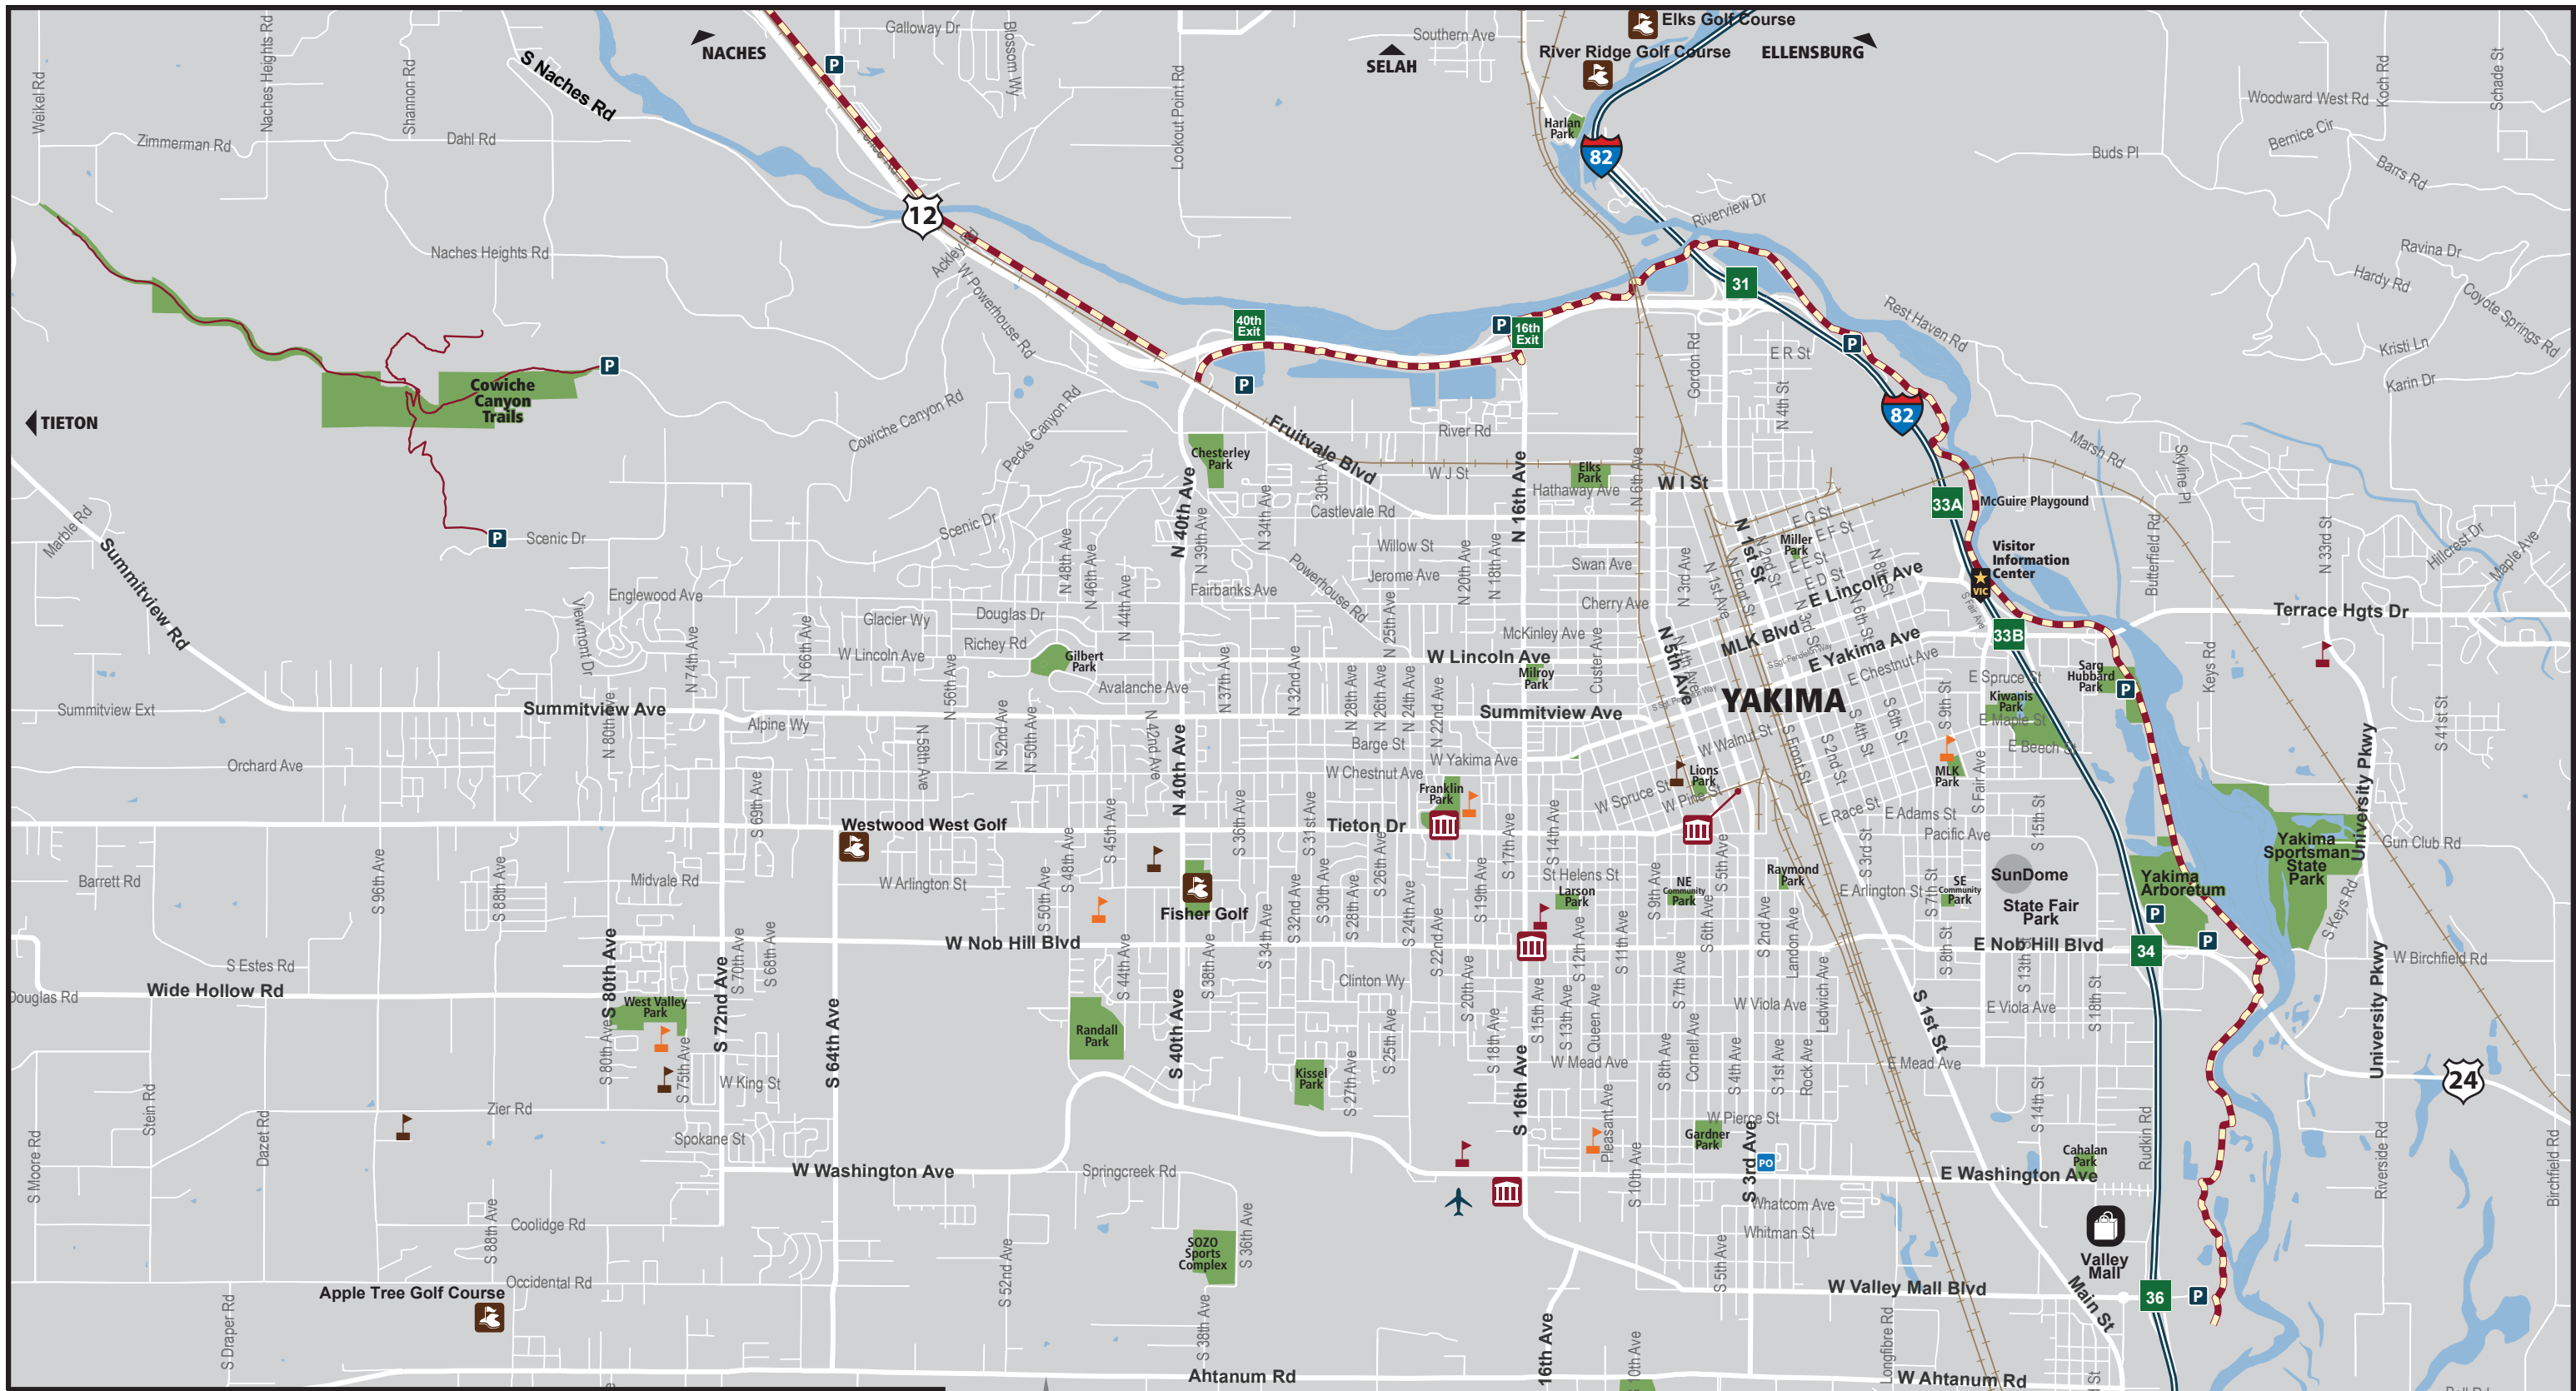

Visitor Information Center	Middle School	Parking/Trailhead
Museums & Art Galleries	High School	Cowiche Canyon Trails
Golf	College/Trade School	Greenway
Airport	Parks