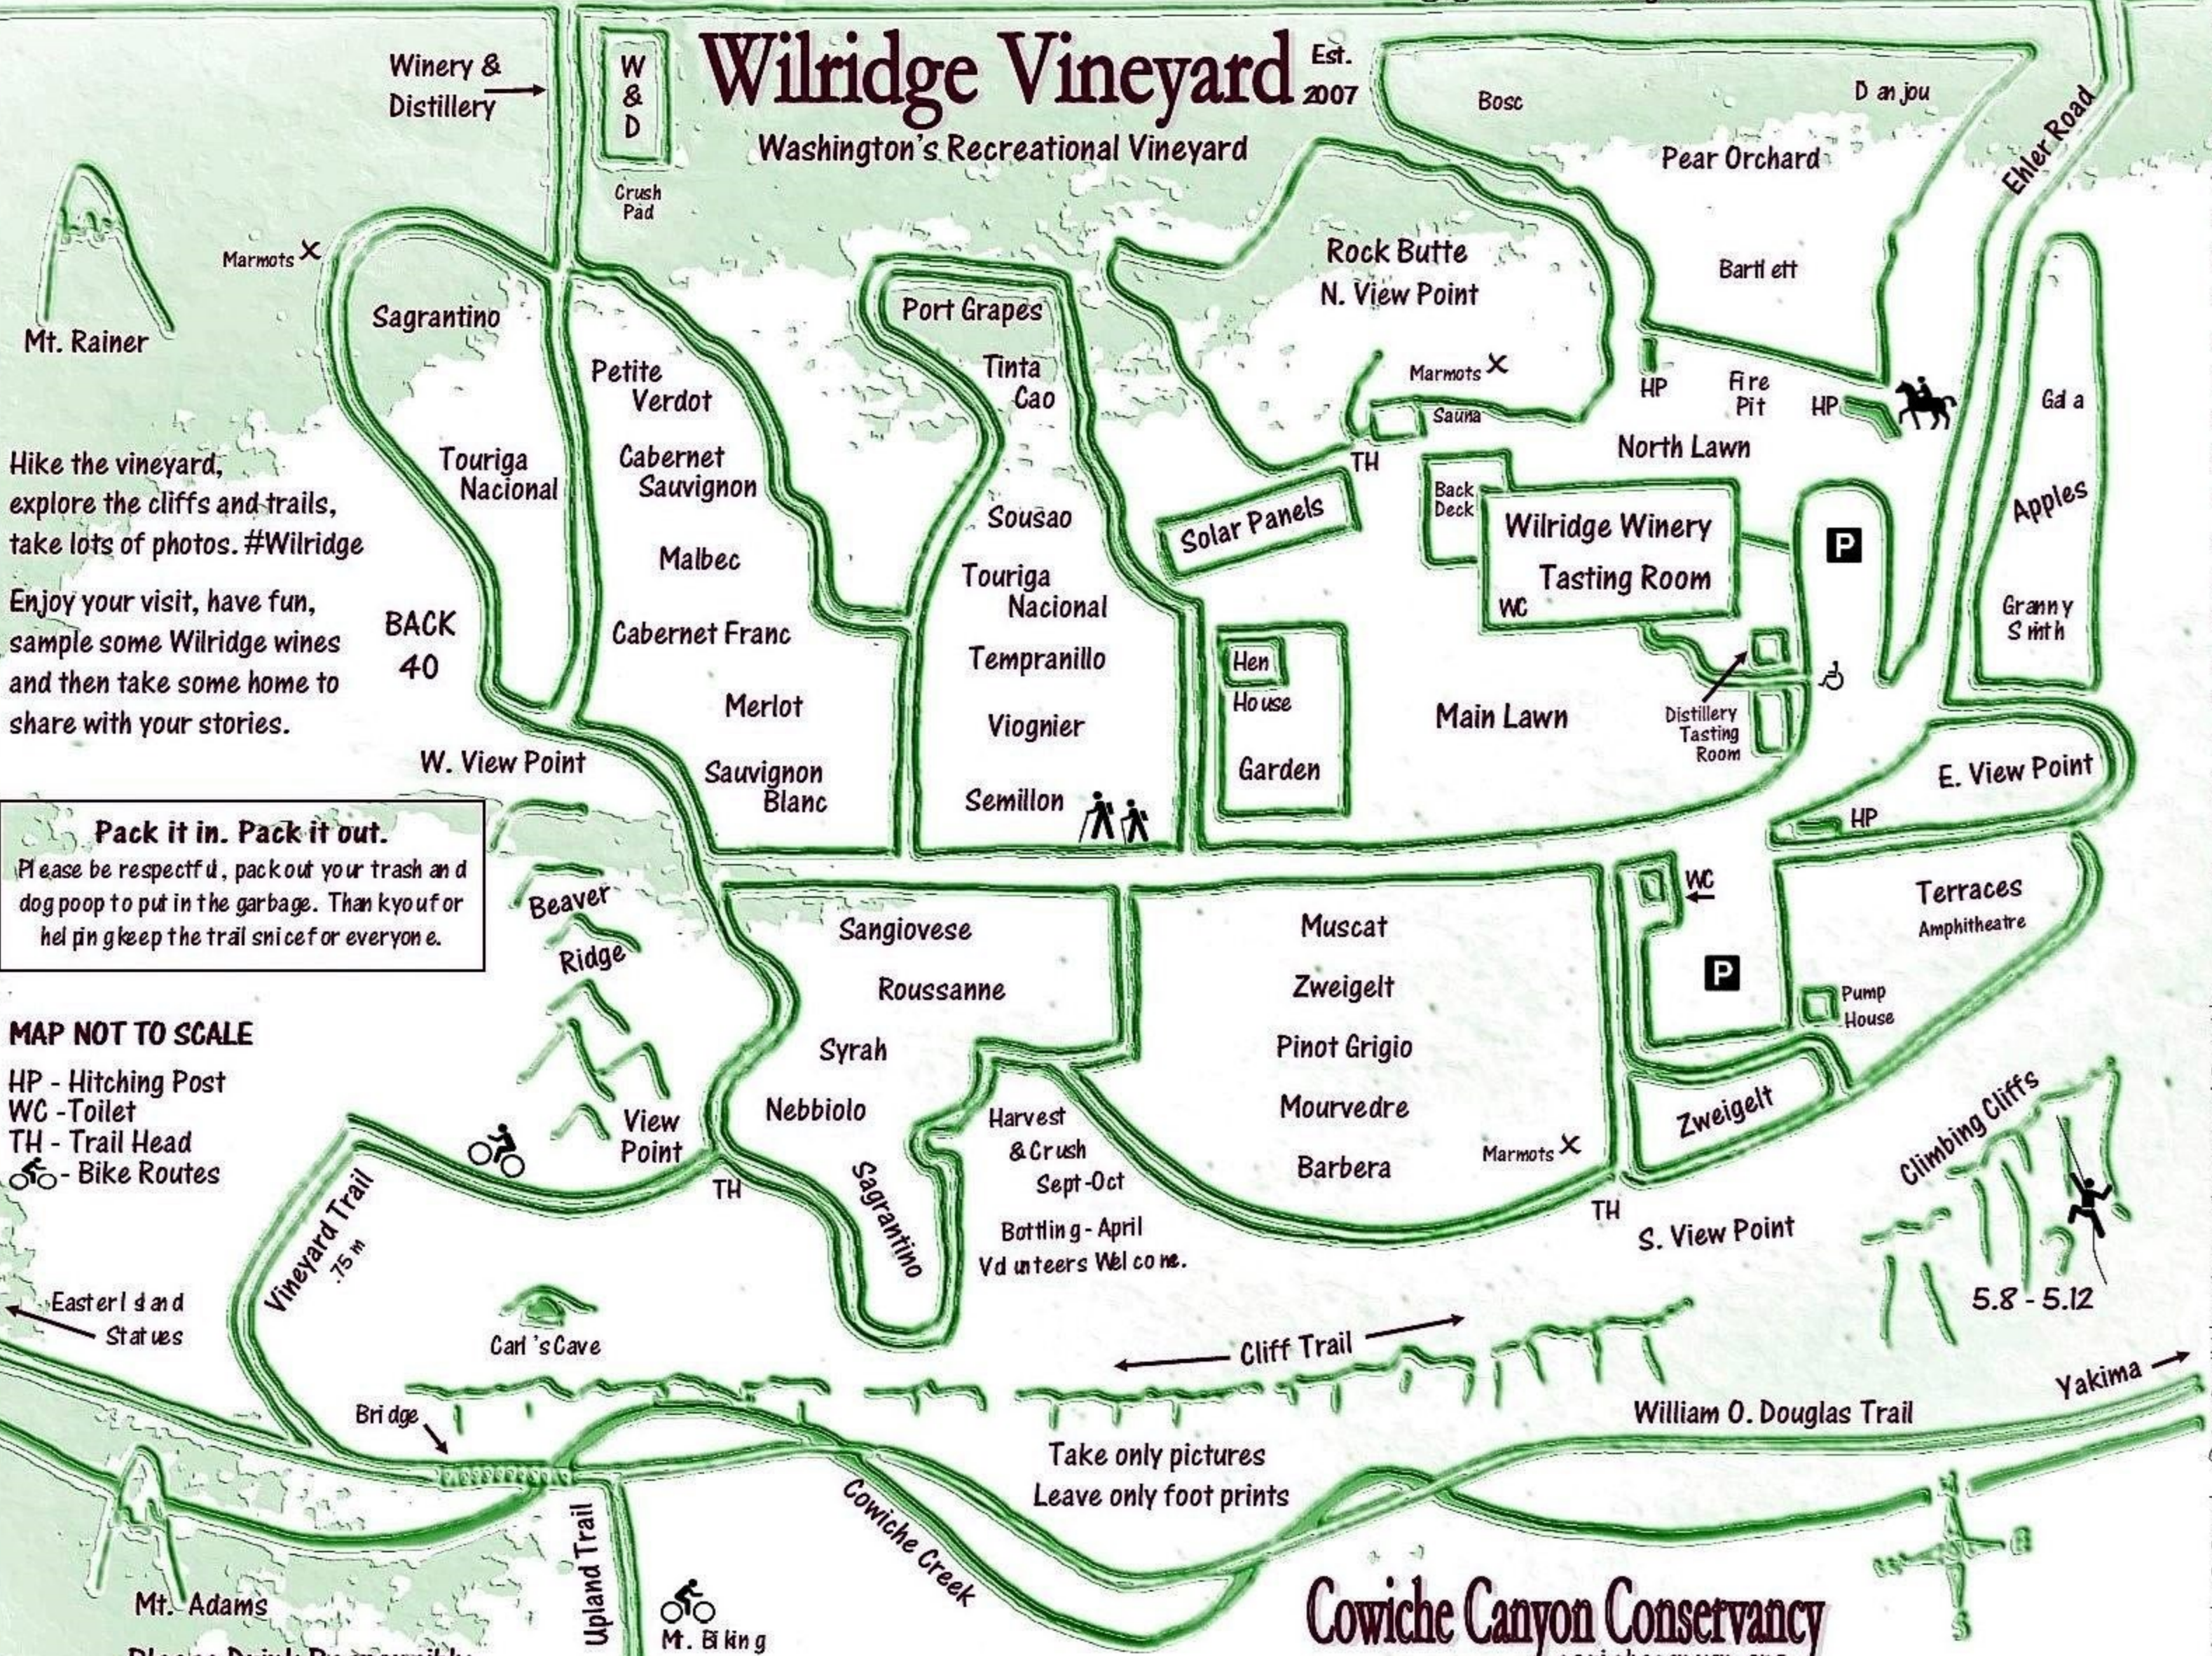

# Wilridge Vineyard

Est. 2007  
Washington's Recreational Vineyard

Winery & Distillery

W & D  
Crush Pad

Hike the vineyard, explore the cliffs and trails, take lots of photos. #Wilridge  
Enjoy your visit, have fun, sample some Wilridge wines and then take some home to share with your stories.

**Pack it in. Pack it out.**  
Please be respectful, pack out your trash and dog poop to put in the garbage. Thank you for helping keep the trail nice for everyone.

**MAP NOT TO SCALE**  
HP - Hitching Post  
WC - Toilet  
TH - Trail Head  
Bike Routes

Easter Island Statues

Mt. Adams  
Please Drink Responsibly.

Harvest & Crush Sept-Oct  
Bottling - April  
Vintners Welcome.

Take only pictures  
Leave only foot prints

**Cowiche Canyon Conservancy**  
cowichecanyon.org