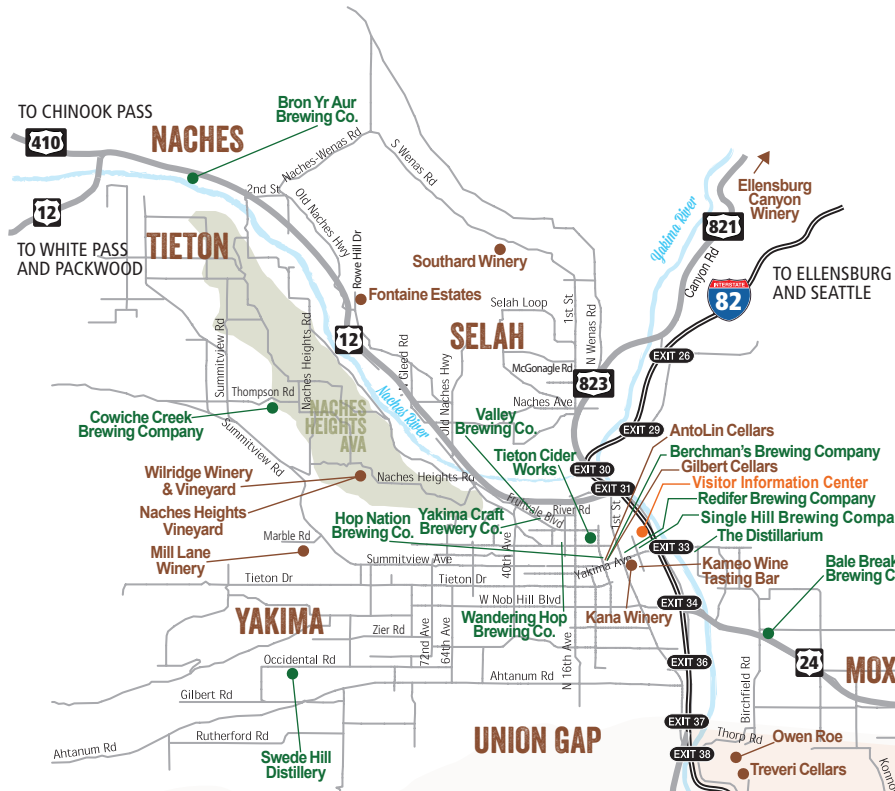

YAKIMA VALLEY CRAFT BEVERAGE MAP

THE YAKIMA VALLEY GROWS MORE HOPS, GRAPES AND FRUIT THAN ANYWHERE ELSE IN THE PACIFIC NORTHWEST. COME EXPERIENCE AWARD WINNING WINE, UNIQUE CRAFT BEER AND HAND-CRAFTED CIDER STRAIGHT FROM THE SOURCE.

YAKIMA RATTLESNAKE HILLS PROSSER RED MOUNTAIN COLUMBIA GORGE BREWERY/CIDERY/DISTILLERY

YAKIMA AREA

RATTLESNAKE HILLS AREA

PROSSER AREA

VINTNER'S VILLAGE

- Airfield Estates
- County Line Tasting Room
- Gamache Vintners
- Milbrandt Vineyards
- Smales Cellars
- Thurston Wolfe Winery
- Willow Crest/Apex Cellars
- Wine O'Clock
- Bunnel Family Cellars
- Winemaker's Loft
- Coyote Canyon Winery
- Ginkgo Forest Winery
- Martinez & Martinez
- McKinley Springs

RED MOUNTAIN AREA

YAKIMA VALLEY AVA

WHAT IS AN AVA?

American Viticultural Areas, or AVAs, are geographical wine grape growing regions in the United States. Their boundaries are defined by the Alcohol and Tobacco Tax and Trade Bureau (TTB) and established at the request of wineries or other petitioners.

COLUMBIA GORGE AREA

The businesses listed on this map have regular business hours, however, for a successful experience we suggest you call to confirm their hours on the day you plan to visit.

TAKE THE TOUR!