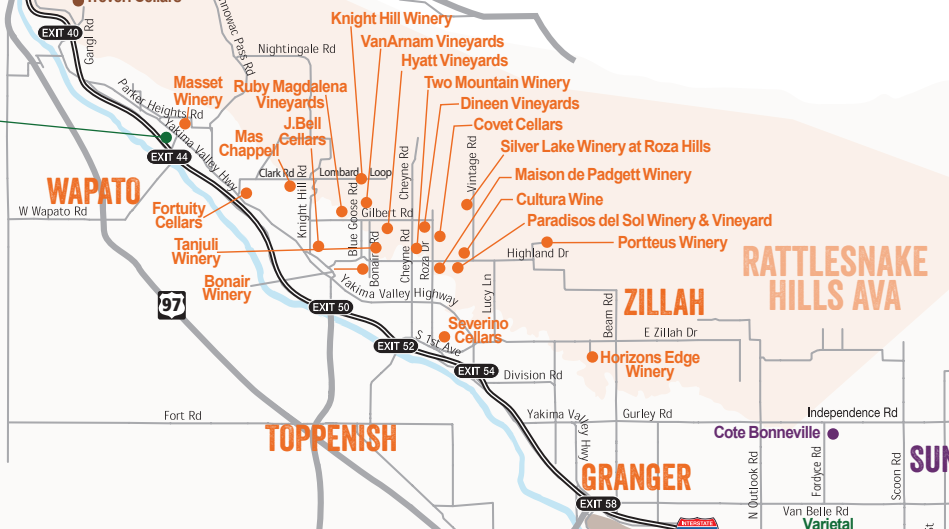

YAKIMA VALLEY CRAFT BEVERAGE MAP

THE YAKIMA VALLEY GROWS MORE HOPS, GRAPES AND FRUIT THAN ANYWHERE ELSE IN THE PACIFIC NORTHWEST. COME EXPERIENCE AWARD WINNING WINE, UNIQUE CRAFT BEER AND HAND-CRAFTED CIDER STRAIGHT FROM THE SOURCE.

YAKIMA RATTLESNAKE HILLS PROSSER RED MOUNTAIN COLUMBIA GORGE BREWERY/CIDERY/DISTILLERY

YAKIMA AREA

RATTLESNAKE HILLS AREA

PROSSER AREA

VINTNER'S VILLAGE

- Airfield Estates
- County Line Tasting Room
- Gamache Vintners
- Milbrandt Vineyards
- Smales Cellars
- Thurston Wolfe Winery
- Willow Crest/Apex Cellars
- Wine O'Clock
- Bunnel Family Cellars
- Winemaker's Loft
- Coyote Canyon Winery
- Ginkgo Forest Winery
- Martinez & Martinez
- McKinley Springs

RED MOUNTAIN AREA

YAKIMA VALLEY AVA

WHAT IS AN AVA?

American Viticultural Areas, or AVAs, are geographical wine grape growing regions in the United States. Their boundaries are defined by the Alcohol and Tobacco Tax and Trade Bureau (TTB) and established at the request of wineries or other petitioners.

DRIVE TIMES FROM YAKIMA

	Miles	Time
Benton City	66	1 hr
Portland, OR	185	3 hrs
Prosser	50	48 min
Seattle	142	2 hrs/30 min
Spokane	203	3 hrs
Tri-Cities	85	1 hr/23 min
Vancouver, BC	276	5 hrs
Walla Walla	130	2 hrs/25 min
Zillah	21	23 min