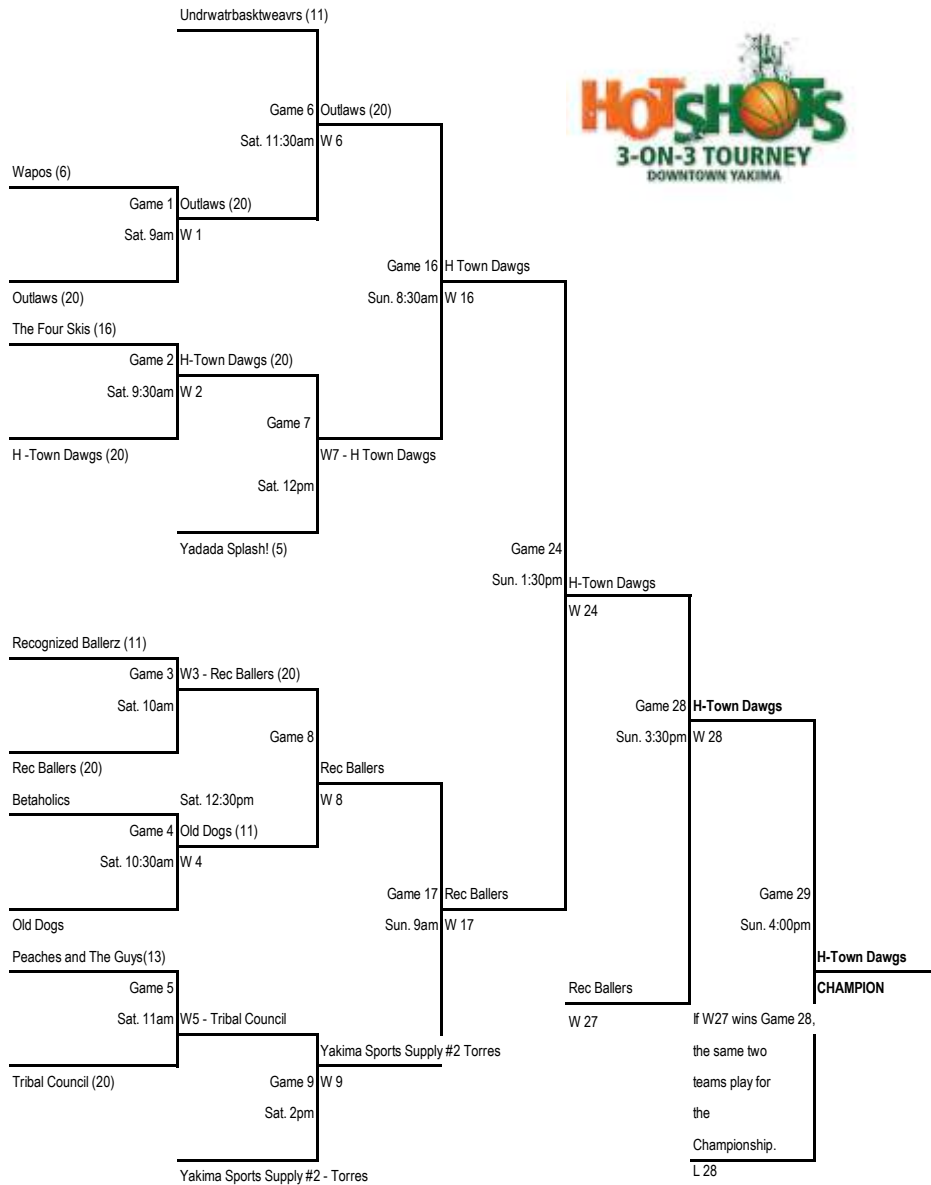

6' and Under - Magic Division

BRACKETS SUBJECT TO CHANGE

Court # 29

#2 Torres