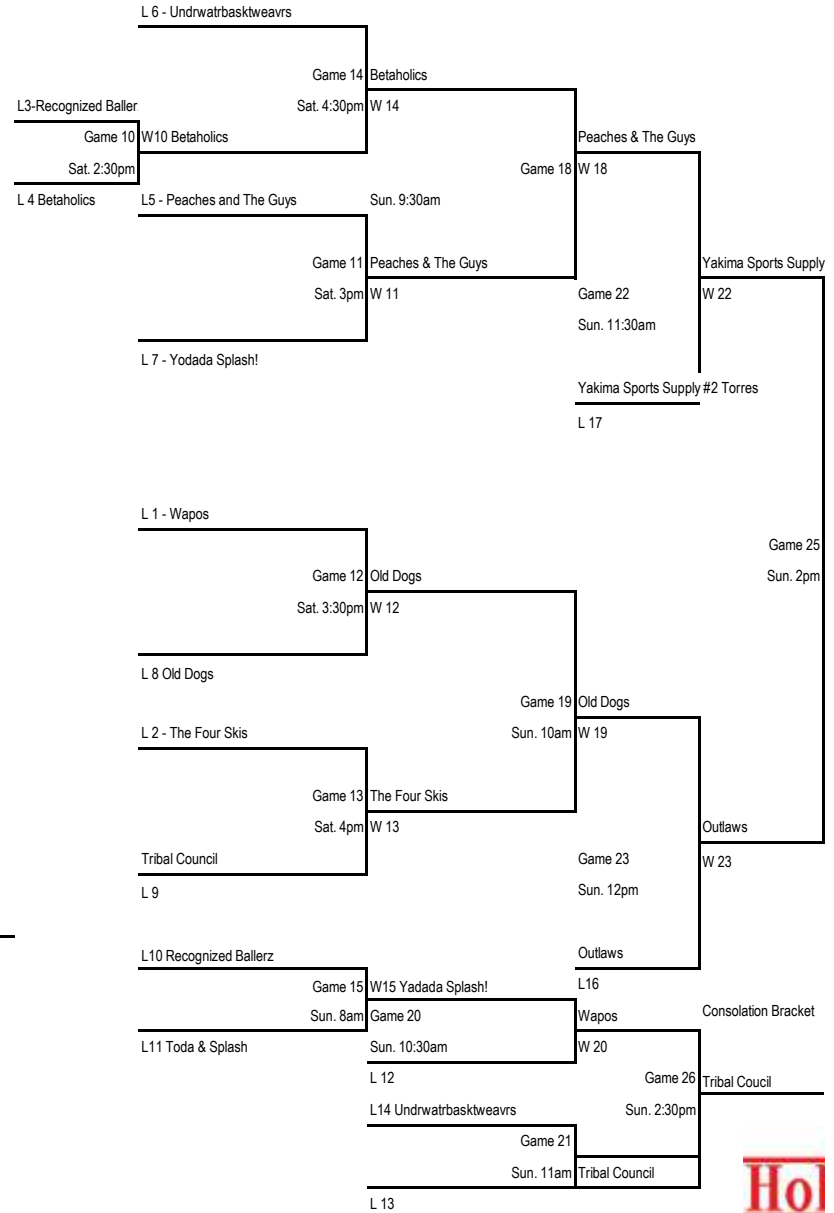

6' and Under - Magic Division

BRACKETS SUBJECT TO CHANGE

Court # 29

#2 Torres