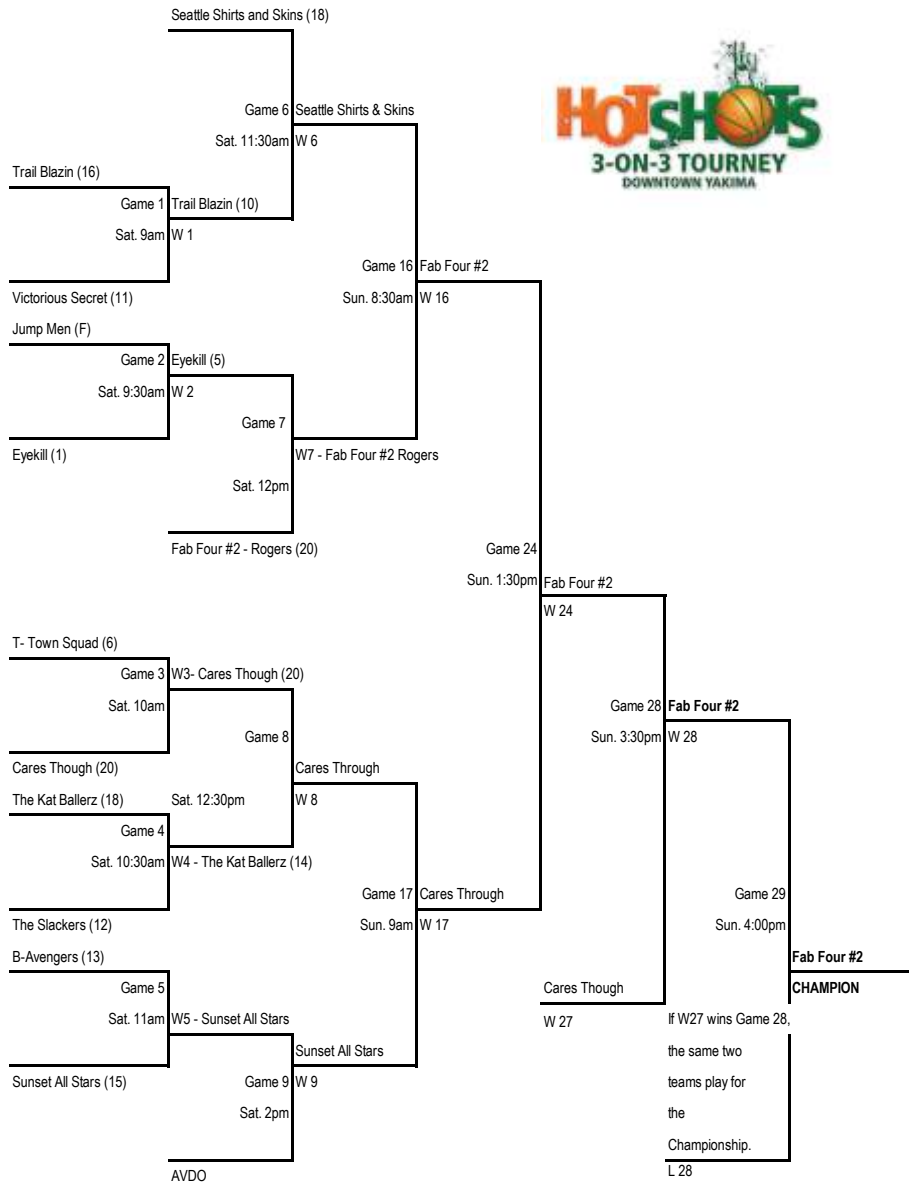

6' and Under - Nets Division

Court

BRACKETS SUBJECT TO CHANGE

Revised as of August 25

30

Cares Though

Winner to 28